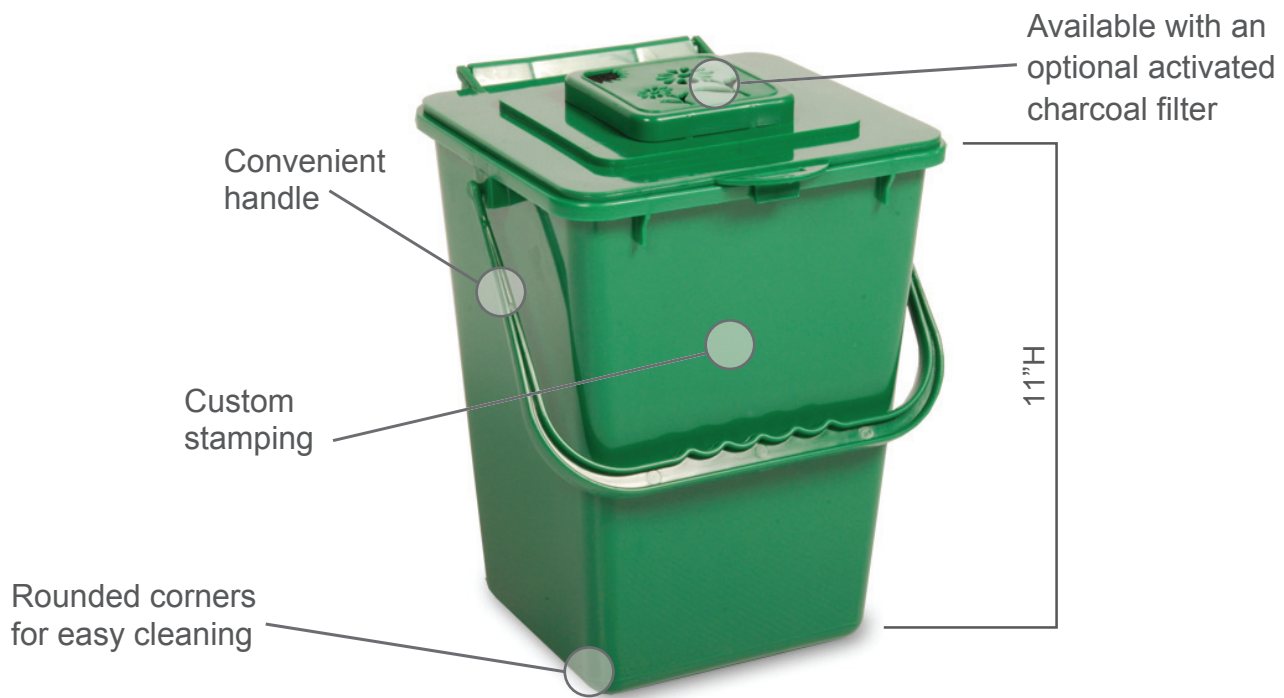

KC2000 Compost Bin

2.25 Gallon

The King of Kitchen Compost Carriers!

This handy, portable compost carrier is perfect for short term storage of kitchen compost. Featuring the optional vented lid with an activated charcoal filter, which helps eliminate odors caused by compost. All corners and edges are rounded making it easy to clean and empty, in addition to being dishwasher safe.

ADDITIONAL FEATURES:

- Snap-lock lid opens and closes effortlessly
- Option of vented or solid lid
- Optional activated charcoal filter helps to eliminate odors & fruit flies
- Rounded corners and dishwasher safe for easy cleaning
- Can be mounted inside a cupboard door (*hardware not included*)
- Fits ALL standard paper and plastic composting bags

Best selection, lowest prices.

Call us for Quantity Discounts and Custom Designs!

800.664.5340

www.recycleaway.com

KC2000 Compost Bin

2.25 Gallon

Specifications:

- Capacity: 2.25 Gallon
- Dimensions: 8.5\"L x 9\"W x 11\"H
- Weight: 1.5 lb
- Material: High density polyethylene
- Accessories: Additional activated charcoal filters

Stamping:

- Minimum order: 200 units
- Body stamping: 5\"W x 4\"H
- Lid stamping: 3\"W x 3\"H

Stock Color:

Best selection, lowest prices.

Call us for Quantity Discounts and Custom Designs!

800.664.5340

www.recycleaway.com