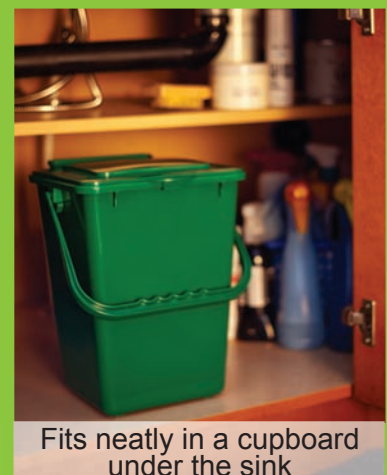

Best selection, lowest prices.

Call us for Quantity Discounts and Custom Designs!

800.664.5340

www.recycleaway.com