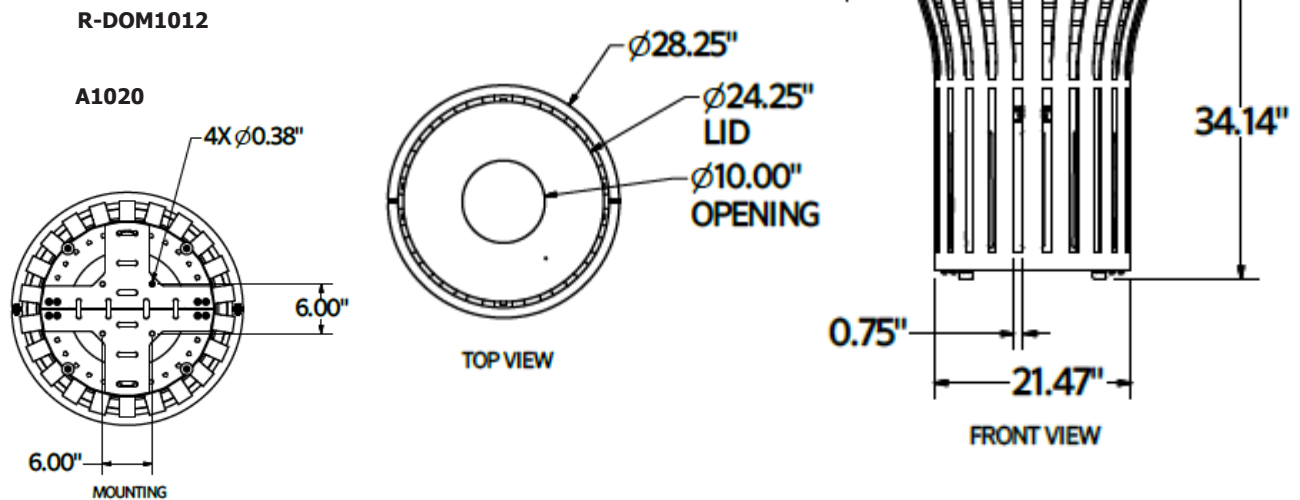

Accessories

Corkscrew Anchor

Best selection, lowest prices.

Call us for Quantity Discounts and Custom Designs!

800.664.5340 www.recycleaway.com