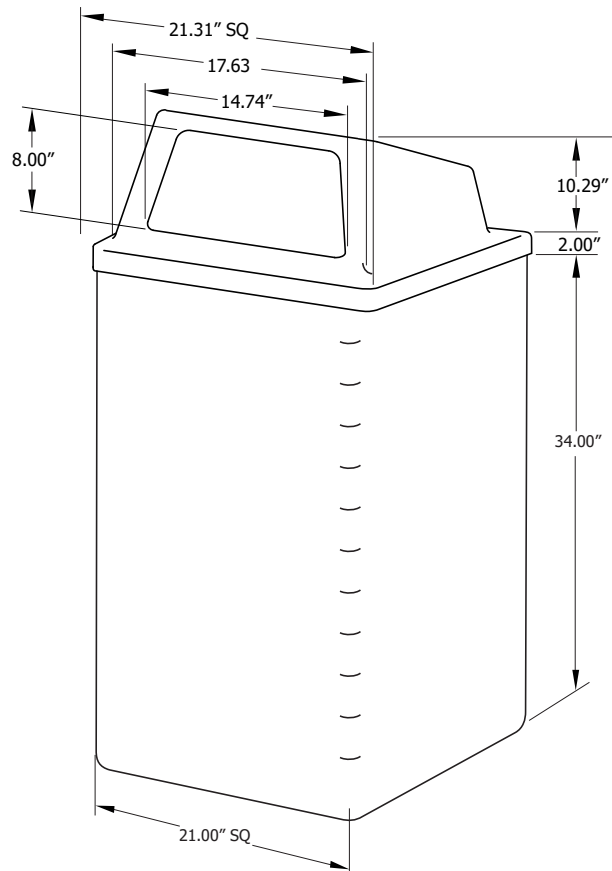

Warranty

5-year limited structural warranty from the date of purchase.