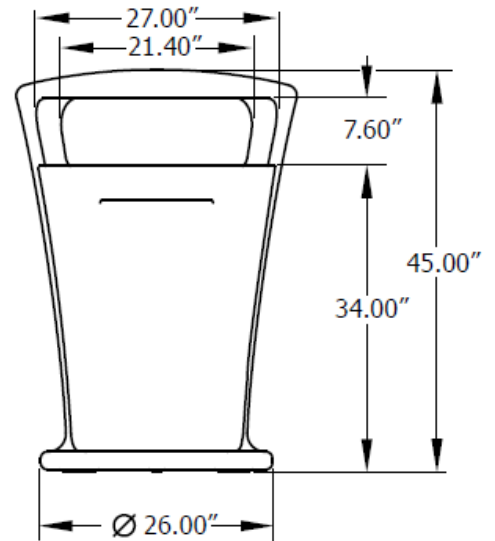

PT4500R

50-gallon polyethylene recycler with plastic tilt-out removable bin

Material

The receptacle is 45" tall and is made of rotomold plastic with a .38" wall thickness and comes with a foot that is raised for drainage. The enclosure features an integrated rain bonnet to keep out the elements and a removable bin that slides out for easy trash removal. Removable bin features a molded-in recycling graphic in white. Receptacle features a cam lock and key to secure the removable bin to the frame enclosure; also includes a galvanized steel trash bag holder.

The receptacle is impervious to moisture and impact- and corrosion-resistant.

For quantities of 50 or more, the customer may submit a custom design to be molded onto the surface of the receptacle. This design may be up to 8" tall and is available in white only. A one-time set-up fee is applied for the custom design.

Accessories

Corkscrew Anchor A1021

TOP VIEW

Best selection, lowest prices.

Call us for Quantity Discounts and Custom Designs!

800.664.5340 www.recycleaway.com