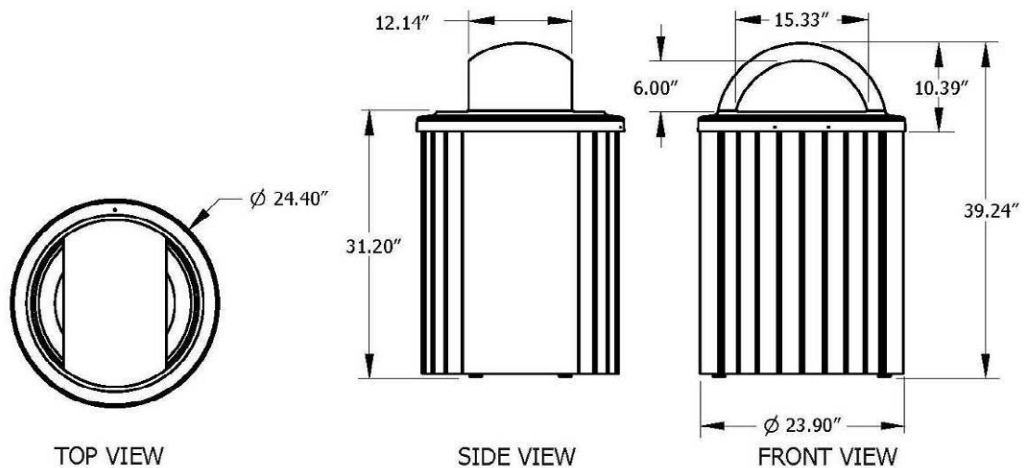

Accessories

Ash/Trash Top R-S518
Bonnet Top F3202
Bonnet Ash Top F3203
Open Top R-S625
Visor Hood Top F3209
Dome Recycler Top F3205
Visor Recycler Top F3206