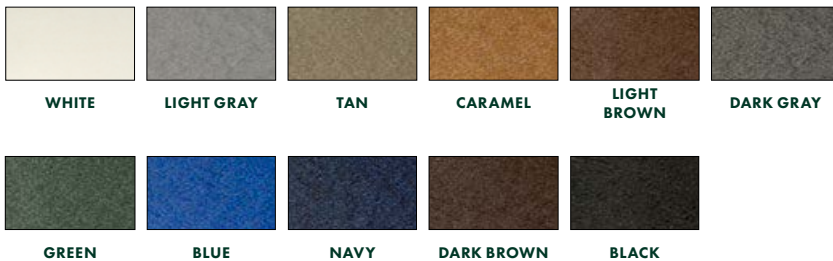

Colors

Dimensions

DDS-10	
10	Gallons
20"	Height
18.75"	Diameter

DDS-15	
15	Gallons
24"	Height
18.75"	Diameter

DDS-25	
25	Gallons
26"	Height
23.75"	Diameter

The Bulk Discount Waste Container Experts

Call us for Quantity Discounts and Custom Designs!