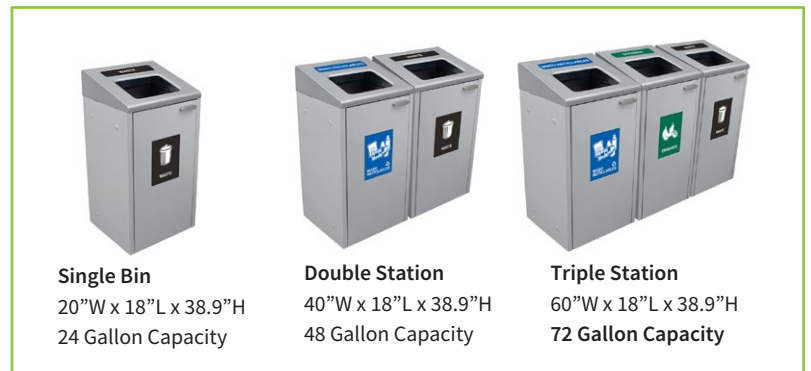

The chic, smooth, and modern look of the Ikona makes it the perfect solution for universal use throughout an organization. This modular container is extremely versatile, with connectors that provide the option of adding more streams at any time, and 8.5" x 11" standardized signage space that allows you to easily design and change your messaging at any time.

Best selection, lowest prices.

Call us for Quantity Discounts and Custom Designs!

800.664.5340 www.recycleaway.com

The Ikona Series

FEATURES

- Powder-coated steel construction
- Made in North America

Connectors attach containers together for a completely customizable modular solution

Colorful 8.5" x 11" signs included

AVAILABLE SIGNS & LABELS

Best selection, lowest prices.

Call us for Quantity Discounts and Custom Designs!

800.664.5340 www.recycleaway.com