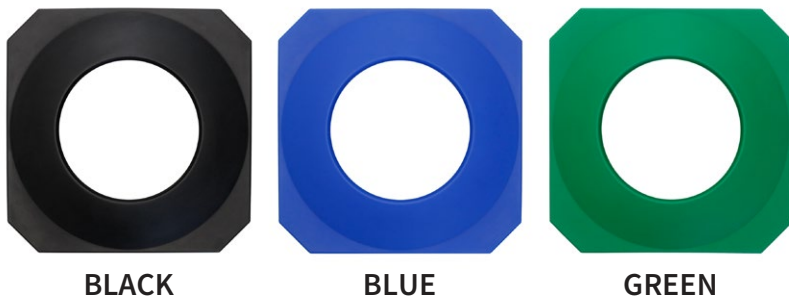

LID OPTIONS: