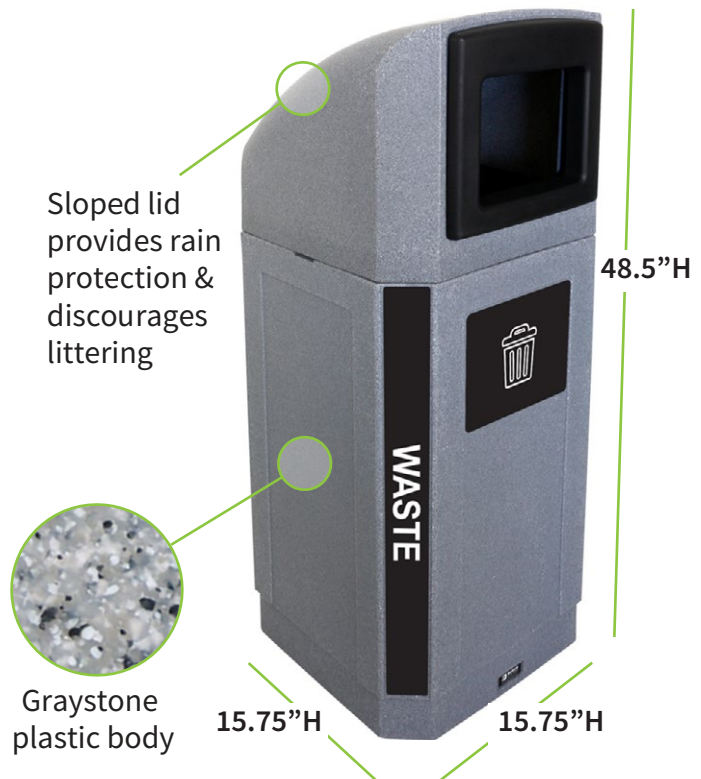

Octo Outdoor

Best selection, lowest prices.

Call us for Quantity Discounts and Custom Designs!

800.664.5340 www.recycleaway.com