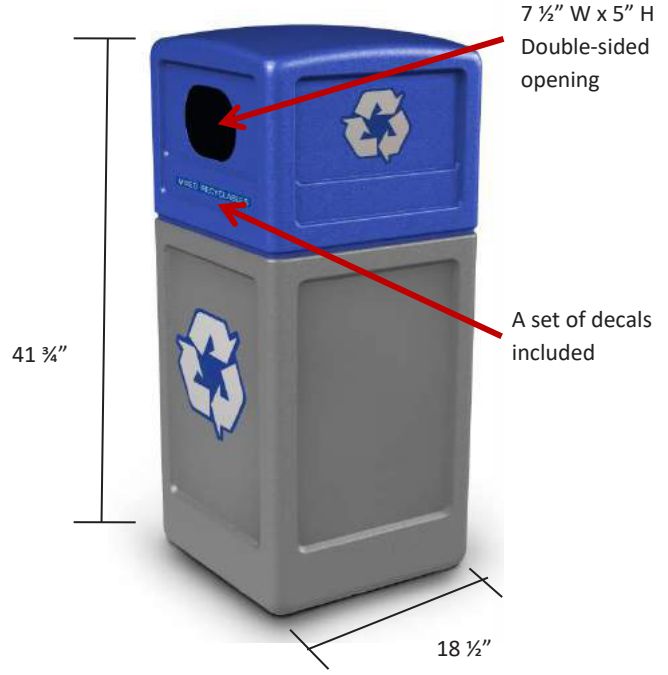

Made in USA

Create a complete trash and recycling system.
Decal sets and various color options available.

Unit Size	Capacity	Weight
18 1/2" W x 18 1/2" L x 41 3/4" H	42 Gallons	24 lbs

Carton Size	# Cartons Shipped	Dimensional Wt.	Carton Wt.
(Ctn1) 19" L x 20" W x 35" H	(1) Waste container	Ctn1 – 80 lbs	Ctn1 – 21 lbs
(Ctn2) 18 1/2" L x 19" W x 16" H	(1) Dome Lid	Ctn2 – 35 lbs	Ctn2 – 8 lbs

Included Decals:

(Two large recycle logos also included)

- Environmentally friendly; molded from at least 25% post-consumer recycled material
- Includes seven decals and recycle logos to create a personalized recycling center
- Decals include; Plastic Bottles, Aluminum, Bottles & Cans, Organic, Mixed Recyclables, Landfill and Trash
- Connecting hardware available, to connect two or more units for a complete recycling system, #797900
- Oval opening on both sides of dome lid offers convenient disposal and the 7.5" w x 5" h opening is perfect for common recycling discards
- Large 42-gallon trash capacity uses 45 gallon trash bags and is perfect for high traffic areas Lid fits snug to base and lifts off for easy trash removal
- Trash receptacle includes patented Grab Bag™ system and additional routed openings to secure trash bag in place
- Ships in two cartons
- 1-year Warranty