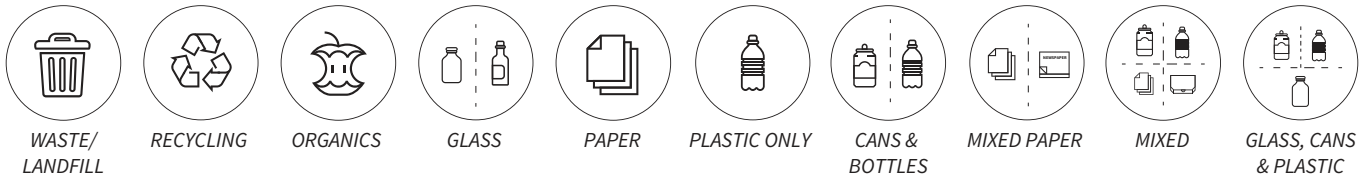

Standard Labels and Sign Kits

Standard Labels-Included with purchase

All 4" x 4" labels are available in white or gray on clear vinyl (Black represents color foil)

Sign Frame Kits-Available for purchase

One (1) sign frame kit includes:

- One (1) Spectrum Sign Frame
- One (1) stock or custom printed sign

Casters-Available for purchase*

One (1) caster kit includes:

- Four (4) casters per unit

*Not available for the Ellipse Slim and Ellipse units