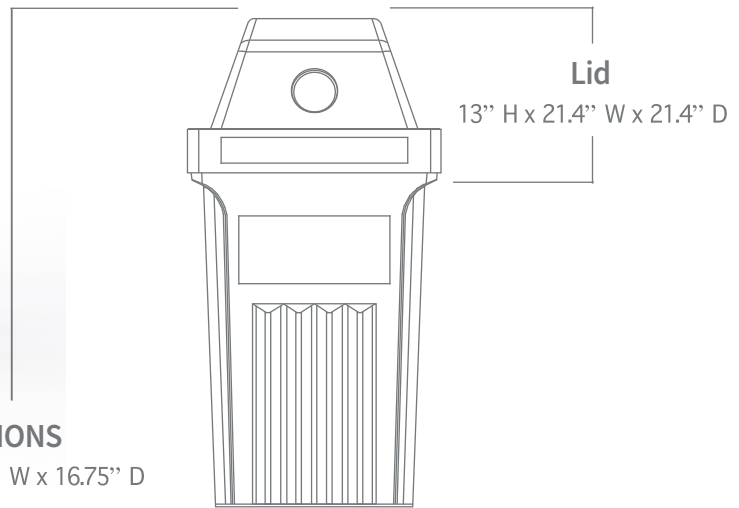

Black

Sandstone

Red

Blue

Forest Green

DIMENSIONS

- 21" W x 21" D x 41.239" H w/lid

CAPACITY

- 40-45 Gallon bag

FEATURES

- 2 graphic areas on each side
- Choice of circle or rectangular holes
- Rounded top prevents resting objects
- Perfect for stadiums, special events and stores
- 100% recycled material construction available

DIMENSIONS

41.1" H x 16.75" W x 16.75" D

Wire insert holds bag in place

Stackable design

Ribbed construction for added strength

Best selection, lowest prices.

Call us for Quantity Discounts and Custom Designs!