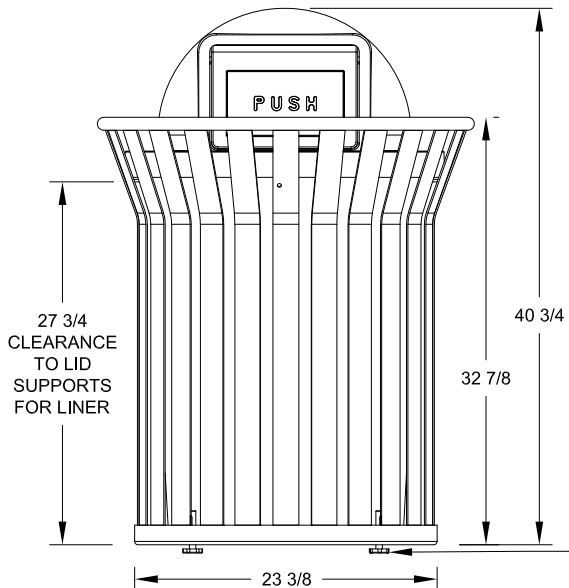

CN-R/SS2/C*-36 KIT

Blue

Black

Brown

Green

DIMENSIONS

- 29" L x 29" W x 41" H w/lid

CAPACITY

- 36 Gallon

FEATURES

- Welded Steel Fabrication
Powder coat finish on steel receptacle
- Includes - Color-matched plastic dome lid
- Includes - 36-gal plastic liner
- Includes - Security cable for lid
- Trash receptacle is a single welded construction of evenly spaced vertical 1/8" thick x 2" wide steel straps.
- Round container features a flared top with a formed 1" dia. round tube ring to provide strength. Base is a 10 ga. x 1-1/2" flanged steel ring reinforced with die-formed cross braces of 10 ga. x 2" steel bar which facilitates anchoring of receptacle holder to hard surfaces.
- Four threaded adjustable levelers are located inside the base of the receptacle.
- Includes color-matched molded plastic dome lid with self-closing, swing-action push door to keep waste out of sight and rain or snow out of the receptacle.
- Includes 36-gallon heavy-duty rigid plastic liner and cable tie-down kit to attach lid to receptacle frame.