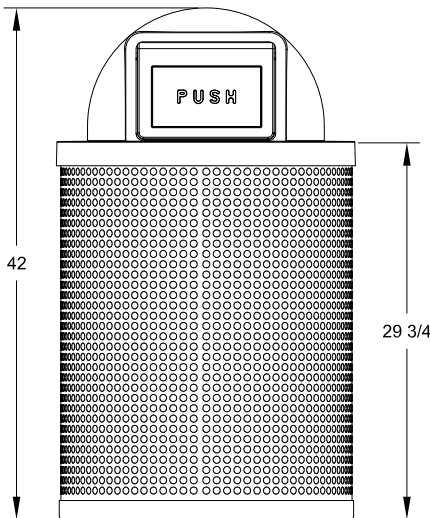

Blue

Black

Brown

Green

DIMENSIONS

- 23" L x 23" W x 42" H w/lid

CAPACITY

- 36 Gallon

FEATURES

- Welded Steel Fabrication
- Durable thermo-plastic finish on receptacle
- **Includes - Color-matched plastic dome lid**
- **Includes - 36-gal plastic liner**
- **Includes - Security cable for lid**
- Trash receptacle is an all-welded construction, fabricated from a single piece of 14 ga. perforated steel with 9/16" dia. holes in a 13/16" center to center in-line pattern formed into a cylindrical shape.
- The receptacle is reinforced with 10 ga. top and bottom rings and dieformed cross braces across the bottom providing holes for anchoring options.
- All steel surfaces of the receptacle are covered with a thermo-plastic coating in choice of color. The UV-stabilized thermo-plastic coating is applied in a multi step process of material preparation and finish application designed to permanently heat fuse and bond the finish to the steel.
- The thermo-plastic finish is impact resistant, prevents mold and mildew, and the textured matte surface is less susceptible to marring and scuffing.
- Includes color-matched molded plastic dome lid with self-closing, swing-action push door to keep waste out of sight and rain or snow out of the receptacle.
- Includes 36-gallon heavy-duty rigid plastic liner and cable tie-down kit to attach lid to receptacle frame.