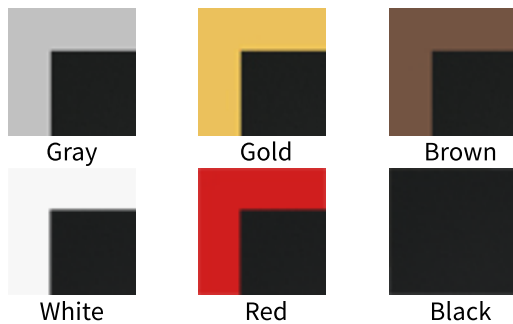

Custom Lid Colors