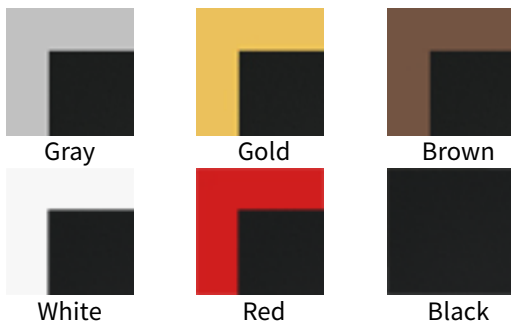

Custom Lid Colors