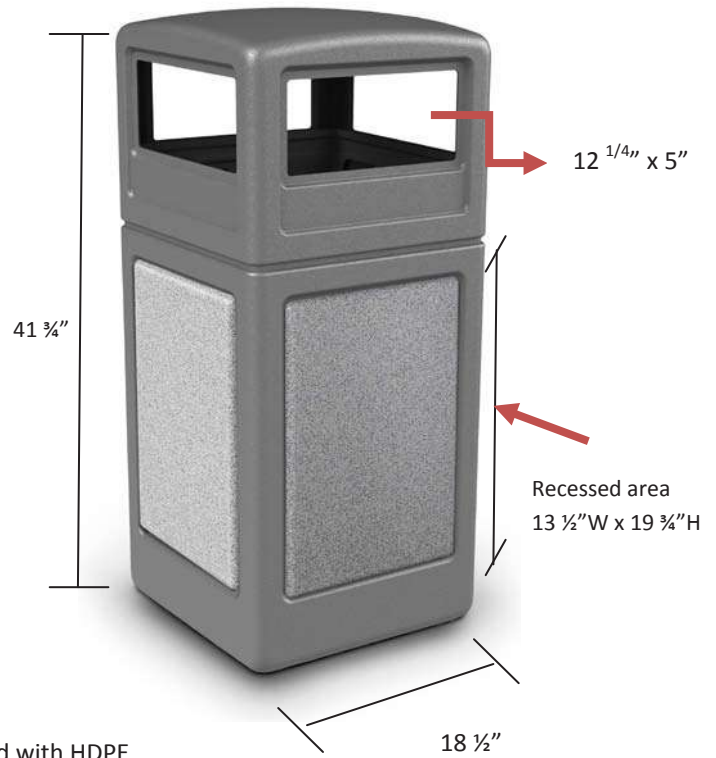

# Square StoneTec® with Dome Lid

- Item#:
-  72041199 – Gray w/ Ashtone Panels
  -  72041399 – Black w/ Pepperstone Panels
  -  72041599 – Beige w/ Riverstone Panels
  -  72041699 – Beige w/ Sedona Panels
  -  72041499 – Black w/ Sedona Panels
  -  72045299 – Black w/ Riverstone Panels
  -  72043099 – Blue w/ Ashtone Panels

**Material Process:** Blow-Molded with HDPE  
**Standard Inclusions:** Set of (4) 13 1/2"W x 19 3/4"H panels

Unit Size	Capacity	Weight
41 3/4" H 18 1/2" W 18 1/2" L	42 Gallons	65 lbs

Carton Size	# Cartons Shipped	Dimensional Wt.	Carton Wt.
Ctn1 – 19" L x 20" W x 35" H	(2) via UPS	Ctn1 – 80 lbs	Ctn1 – 60 lbs
Ctn2 – 18 1/2" L x 18 1/2" W x 16" H		Ctn2 – 35 lbs	Ctn2 – 8 lbs

**Made with real stone**  
Magnified Image

Ashtone

Pepperstone

Riverstone

Sedona

Covered dome lid allows for easy access on all four sides. Receptacles perform well both indoors and outdoors. Panels are made using real stone for an attractive, upscale receptacle with extreme durability.

- Smooth surface of the StoneTec panels are easy to keep clean
- Generous 42-gallon trash capacity with a removable ashtray uses 45 gallon trash bags and is perfect for high traffic areas
- Large 12.25" x 6" Openings on all four sides allow for convenient disposal
- Lid fits snug to base and lifts off for easy trash removal. Trash receptacle includes patented Grab Bag™ system and additional routed openings to secure trash bag in place
- Waste container\* molded from high density polyethylene with PCR and panels made from durable, fiberglass-reinforced polymer formula
- Dome-shaped lid discourages the placement of garbage on top of unit and prevents rainwater from collecting in waste container
- Panels add approximately 40 lbs to the receptacle for greater stability
- Ships in two cartons; minimal assembly required
- 1-year warranty
- Made in the U.S.A.