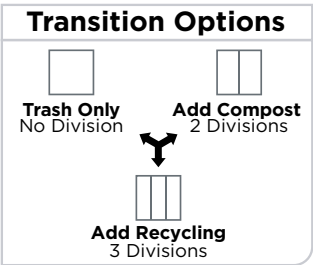

Transition (TPM)

The Transition® TPM Recycling Container offers unparalleled versatility and sustainability in a space-saving design. Molded from HDPE and made from recycled materials, it features adjustable dividers, easily replaceable restrictive opening plates, and can be fully recycled at the end of its lifespan. Call us for your quote today!

Best selection, lowest prices.

Call us for Quantity Discounts and Custom Designs!

800.664.5340 

RecycleAway.com | TrashcansWarehouse.com

Transition

Features

- Made from recycled HDPE
- Ability to change streams, labels, and openings at a later date
- Optional dividers, door signage, and casters available
- Available with either an island style lid or an optional backboard

Colors

Lid Options

Single Stream Configuration

Dimensions

SKU	Weight	Volume	Streams	Dimensions
TPM22-1	14 lbs / 6.30 kg	22 USG / 83L	1	22.00" x 12.00" x 33.75"
TPM22-2	14 lbs / 6.30 kg	22 USG / 83	2	22.00" x 12.00" x 33.75"