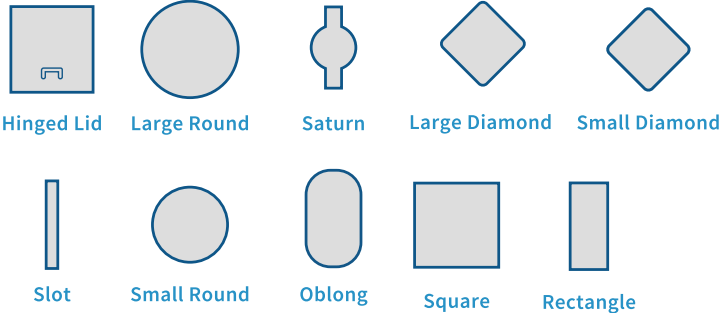

Transition (TPM)

The Transition® TPM Recycling Container offers unparalleled versatility and sustainability in a space-saving design. Molded from HDPE and made from recycled materials, it features adjustable dividers, easily replaceable restrictive opening plates, and can be fully recycled at the end of its lifespan. Call us for your quote today!

Best selection, lowest prices.

Call us for Quantity Discounts and Custom Designs!

800.664.5340 

RecycleAway.com | TrashcansWarehouse.com

Transition

Features

- Made from recycled HDPE
- Ability to change streams, labels, and openings at a later date
- Optional dividers, door signage, and casters available
- Available with either an island style lid or an optional backboard

Colors

Lid Options

Single Stream Configuration

Dimensions

SKU	Weight	Volume	Streams	Dimensions
TPM22-1	14 lbs / 6.30 kg	22 USG / 83L	1	22.00" x 12.00" x 33.75"
TPM22-2	14 lbs / 6.30 kg	22 USG / 83	2	22.00" x 12.00" x 33.75"