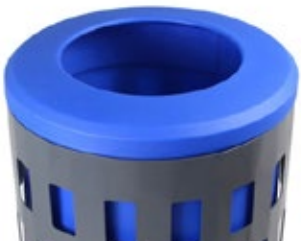

The Vancouver

Add a burst of color to your community's recycling & waste program with the Vancouver. This round metal container accommodates up to three streams and comes with a sturdy plastic lid and durable body to withstand the elements. The Vancouver will be a pivotal part of keeping your community's outdoor space clean and free of litter.

Best selection, lowest prices.

Call us for Quantity Discounts and Custom Designs!

800.664.5340 www.recycleaway.com

FEATURES

- Array of configurations allow collection for up to three streams
- The pattern aids in stream identification by revealing the brightly colored liners within
- Rigid plastic liners enforce stability
- Ergonomic handles on liners allow for seamless servicing

LID OPTIONS

Single - Blue

Single - Black

Double

Triple

Flat Top Dimensions: 23" Diameter x 37.5" H

Canopy - Single

Canopy - Double

Canopy - Triple

Canopy Lid Bin Dimensions: 23" Diameter x 46" H

Dome - Black

Dome - Blue

Dome Lid Bin Dimensions: 23" Diameter x 49" H

SPECIFICATIONS

CAPACITY
45 Gallon

STOCK BODY COLOR