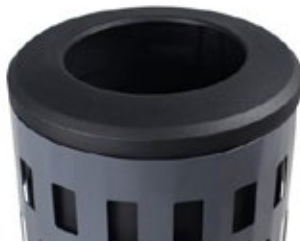

The Vancouver

Add a burst of color to your community's recycling & waste program with the Vancouver. This round metal container accommodates up to three streams and comes with a sturdy plastic lid and durable body to withstand the elements. The Vancouver will be a pivotal part of keeping your community's outdoor space clean and free of litter.

Best selection, lowest prices.

Call us for Quantity Discounts and Custom Designs!

800.664.5340 www.recycleaway.com

FEATURES

- Array of configurations allow collection for up to three streams
- The pattern aids in stream identification by revealing the brightly colored liners within
- Rigid plastic liners enforce stability
- Ergonomic handles on liners allow for seamless servicing

LID OPTIONS

Single - Blue

Single - Black

Double

Triple

Flat Top Dimensions: 23" Diameter x 37.5" H

Canopy - Single

Canopy - Double

Canopy - Triple

Canopy Lid Bin Dimensions: 23" Diameter x 46" H

Dome - Black

Dome - Blue

Dome Lid Bin Dimensions: 23" Diameter x 49" H

SPECIFICATIONS

CAPACITY
45 Gallon

STOCK BODY COLOR