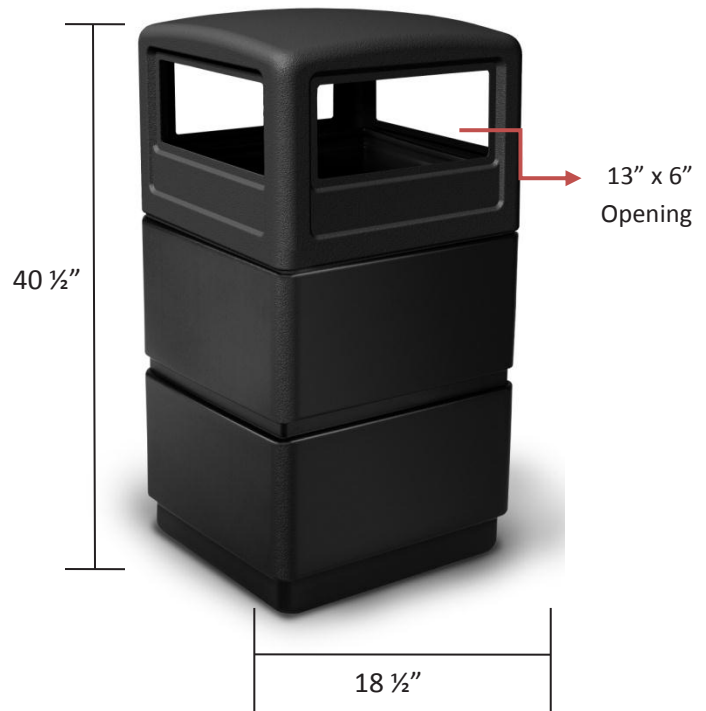

Three-Tier with Dome Lid

Item#:

■ 73250199 – Black

Material Process: Blow-Molded with HDPE

Unit Size	Capacity	Weight
18 1/2" L x 18 1/2" W x 40" H	38-Gallons	20 lbs

Carton Size	# Cartons Shipped	Dimensional Wt.	Carton Wt.
(Ctn1) 19" L x 19" W x 33" H	2	(Ctn1) 72 lbs	(Ctn1) 16 lbs
(Ctn2) 19" L x 19" W x 16" H		(Ctn2) 35 lbs	(Ctn2) 8 lbs

- Ships at Dimensional Weight.

The durable 38-Gallon Three-Tier with Dome Lid is built to be sturdy and withstand the harshest environments. This unit is perfect for high traffic areas.

- Large 38-gallon trash capacity; uses 39-gallon trash bags
- Lift-off lid for easy trash removal includes patented Grab Bag™ system secures trash bag in place
- Molded from long-lasting polyethylene; won't rust, dent or chip
- Plastic is approximately 1/8" thick
- Molded with at least 25% recycled content
- Made in U.S.A
- 1-year warranty