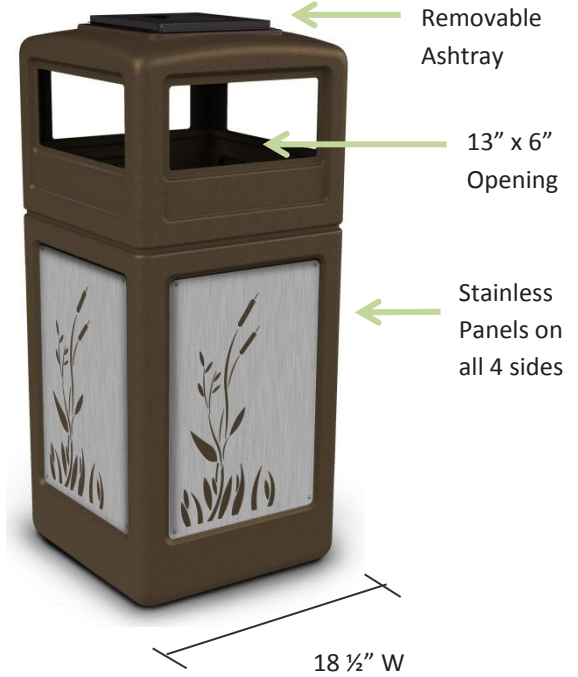

42 1/4" H

Cattails in
Brown