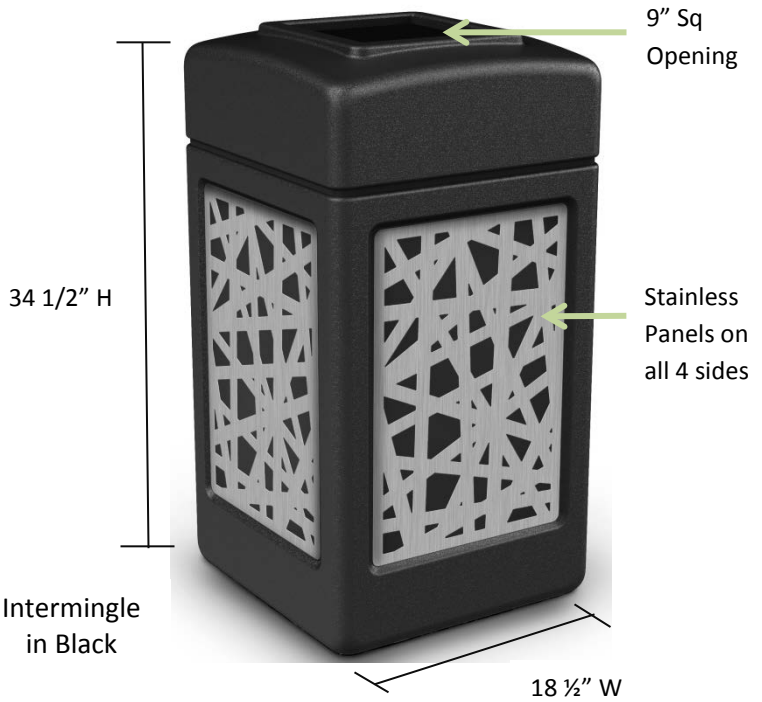

42-Gallon Trash Receptacle with Decorative Stainless Steel Panels

Reeds Design

#734161 Black
#734160 Green
#734162 Brown

Intermingle

#734261 Black
#734260 Green
#734262 Brown

Cattails

#733961 Black
#733960 Green
#733962 Brown

Horizontal Lines

#734061 Black
#734060 Green
#734062 Brown

| Unit Size | Capacity | Weight |
|-----------|------------|--------|
| 34 1/2" H | 42-Gallons | 28 lbs |
| 18 1/2" W | | |
| 18 1/2" L | | |

4 Unique Design Patterns

REEDS

INTERMINGLE

*HORIZONTAL
LINES*

CATTAILS

Decorative stainless steel designs create an upscale appearance that complements any design style throughout your property.

- 42-gallon trash receptacles ship full assembled
- Snap-lock lid keeps lid attached to the base
- Durable polyethylene waste container with decorative stainless steel panels is built for indoor or outdoor use
- Stainless steel panels are bolted to receptacle for a long service life
- Grab Bag™ system secures trash bag in place for a clean appearance and hassle-free maintenance
- Large 9" opening for convenient disposal
- ADA compliant
- No assembly required, stainless panels ship affixed to side of waste container

| Carton Size | # Cartons Shipped | Dimensional Wt. | Carton Wt. |
|-----------------------|-------------------|-----------------|------------|
| 19" L x 20" W x 35" H | (1) | 80 lbs | 31 lbs |

Reeds
in Brown