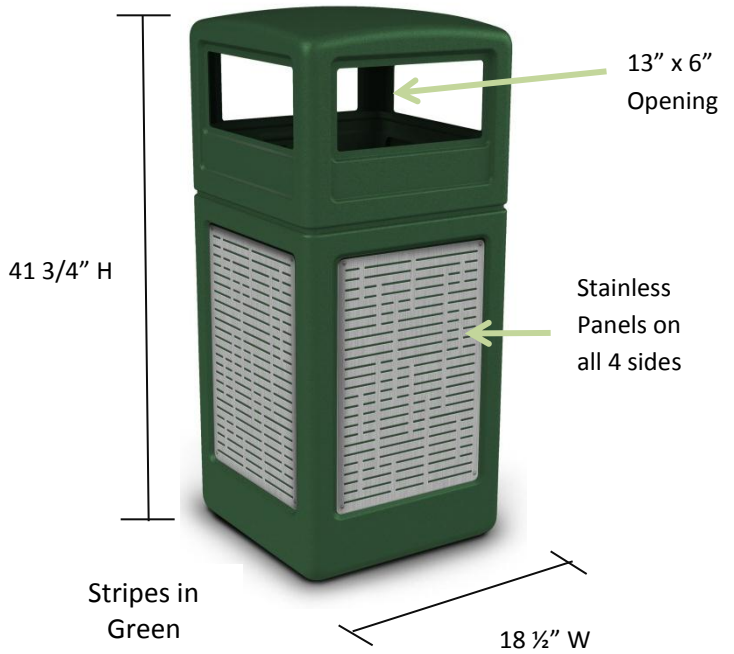

# 42-Gallon Dome Lid Trash Receptacle with Decorative Stainless Steel Panels

## Horizontal Lines

#732906199 Black  
 #732906099 Green  
 #732906299 Brown

Unit Size	Capacity	Weight
41 3/4" H 18 1/2" W 18 1/2" L	42-Gallons	34 lbs

- 42-gallon capacity with stainless panels that ship already affixed to all four sides; no assembly required
- Dome lid keeps weather elements out
- Large 13" x 6" opening on all four sides
- Durable polyethylene recycling center with decorative stainless steel panels is built for indoor or outdoor use
- Stainless steel panels are bolted to receptacle for a long service life
- Grab Bag™ system secures trash bag in place for a clean appearance and hassle-free maintenance
- ADA compliant