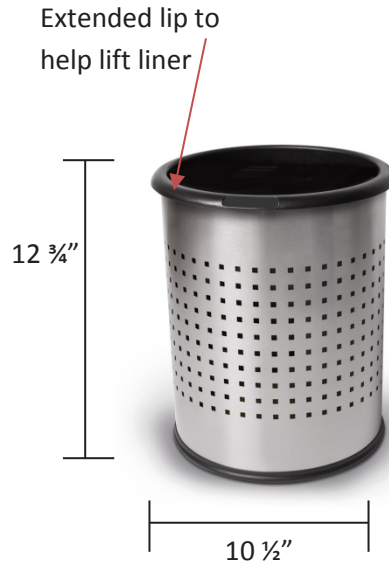

# Precision Series® – InnRoom Wastebasket with Black Liner

Item#:

- 785129 InnRoom Classic Smooth with Black Liner
- 785229 InnRoom Decorative with Black Liner

**Decorative/Classic Material Process:** Stainless Steel, 304 grade with polypropylene liner

**Standard Inclusions:** (1) Polypropylene removable liner

Liner pulls out for hassle-free maintenance

Classic smooth design

Unit Size	Capacity	Weight
10 1/2" L x 10 1/2" W x 12 3/4" H	3.2 Gallons	4 lbs

Carton Size	# Cartons Shipped	Dimensional Wt.	Carton Wt.
11 1/2" L x 11 1/2" W x 14 1/2" H	(1) Via UPS	12 lbs	6 lbs

InnRoom offers a sleek contemporary wastebasket solution that is perfect for hotels, offices, hospitals, and many other applications. The InnRoom Wastebasket is available in the decorative design or with a classic smooth finish and includes a black liner to contain daily disposal of trash.

- Stainless steel container with "finger-print resistant" matte finish, constructed from recycled heavy-gauge 304 grade steel for a long service life
- Removable plastic 3.2 gallon liner is leak-proof for hassle-free maintenance
- Convenient, extended lip makes it easy to lift out liner to empty and clean
- Hygienic surface; no pores to harbor dirt or bacteria
- Equipped with rubber base ring; keeps unit in place and protects floors
- Cost effective with long-term performance and low maintenance
- Made in China
- 1-Year warranty