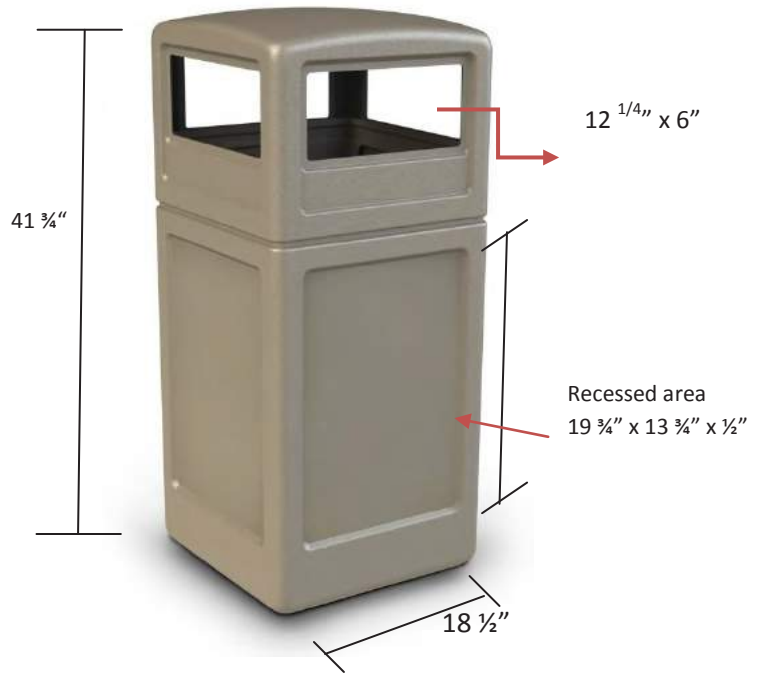

Material Process: Blow-molded, HDPE w/ PCR

Standard Inclusions: (1) set of decals

Unit Size	Capacity	Weight
41 ¾" H 18 ½" W 18 ½" L	42 Gallons	24 lbs

Choose your decals to personalize
Decals included; BOTTLES AND CANS,
ALUMINUM, GLASS, PLASTIC BAGS, PAPER,
MIXED RECYCLABLES, and TRASH.

42 gallon recycling center with dome lid and customize decals supports your sustainability program. Recycling bin is extremely durable and perfect for indoor or outdoor use; won't rust, dent or chip.

- Environmentally friendly; molded from at least 25% post-consumer recycled material
- Includes seven decals and recycle logos to create a personalized recycling center
- Decals include; Bottles and Cans, Aluminum, Glass, Plastic Bags, Paper, Mixed Recyclables, and Trash
- Connecting hardware available, to connect two or more units for a complete recycling system, #797900
- Oval opening on both sides of dome lid offers convenient disposal and the 7.5" w x 5" h opening is perfect for common recycling discards
- Large 42-gallon trash capacity uses 45 gallon trash bags and is perfect for high traffic areas Lid fits snug to base and lifts off for easy trash removal
- Trash receptacle includes patented Grab Bag™ system and additional routed openings to secure trash bag in place
- Ships in two cartons
- 1-year Warranty
- Made in U.S.A.

Unit Size	Capacity	Weight
41 ¾" H 18 ½" W 18 ½" L	42-Gallons	24 lbs

Carton Size	# Cartons Shipped	Dimensional Wt.	Carton Wt.
(Ctn1) 19" L x 20" W x 35" H (Ctn2) 18 ½" L x 19" W x 16" H	(1) Waste Container (2) Dome Lid	(Ctn1) 80 lbs (Ctn2) 35 lbs	(Ctn1) 21 lbs (Ctn2) 8 lbs

- Ships at Dimensional Weight.

Contemporary style dome lid helps keep the weather elements out and allows for convenient disposal on all sides. This heavy-duty waste container is designed to withstand the harshest environments and is perfect for indoor or outdoor use.